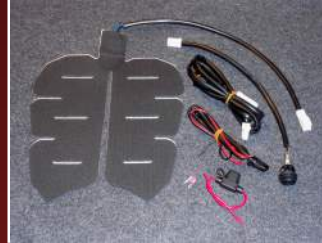

Recreation Heater Order by: REC

(1) Waterproof pad
20mm round switch
complete harness
Great for all outdoor
seat comfort needs