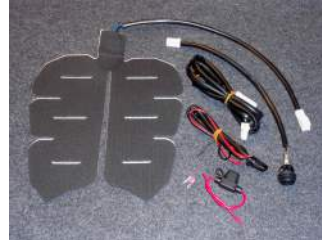

Dual Pad Wire Order by: WHL

(2) 8.25 x 10 pads
20mm round switch
complete harness
Limited lifetime
warranty

Single Pad Wire Order by: LUM

(1) 8.25 x 10 pad
20mm round switch
complete harness
Limited lifetime
warranty

Dual Pad Carbon Order by: CFR

(2) 19 x 11 pads
20mm round switch
complete harness
3 year\ 36,000 mile
Warranty

Dual Split Carbon Order by: CFRS

(2) 19 x 11 pads
20mm round switch
complete harness
3 year\ 36,000 mile
Warranty

Single Carbon Order by: CFRSP

(1) 19 x 11 pad
20mm round switch
complete harness
3 year\ 36,000 mile
Warranty

Recreation Heater Order by: REC

(1) Waterproof pad
20mm round switch
complete harness
Great for all outdoor
seat comfort needs

Extention Harness

additional 40 inches
100% plug & play
Works on both
carbon fiber and
wire elements

20 MM Drill Bit

(1) 20mm round drill
starting bit & hex key
carbonite material
guarantees lasting
strength & sharpness